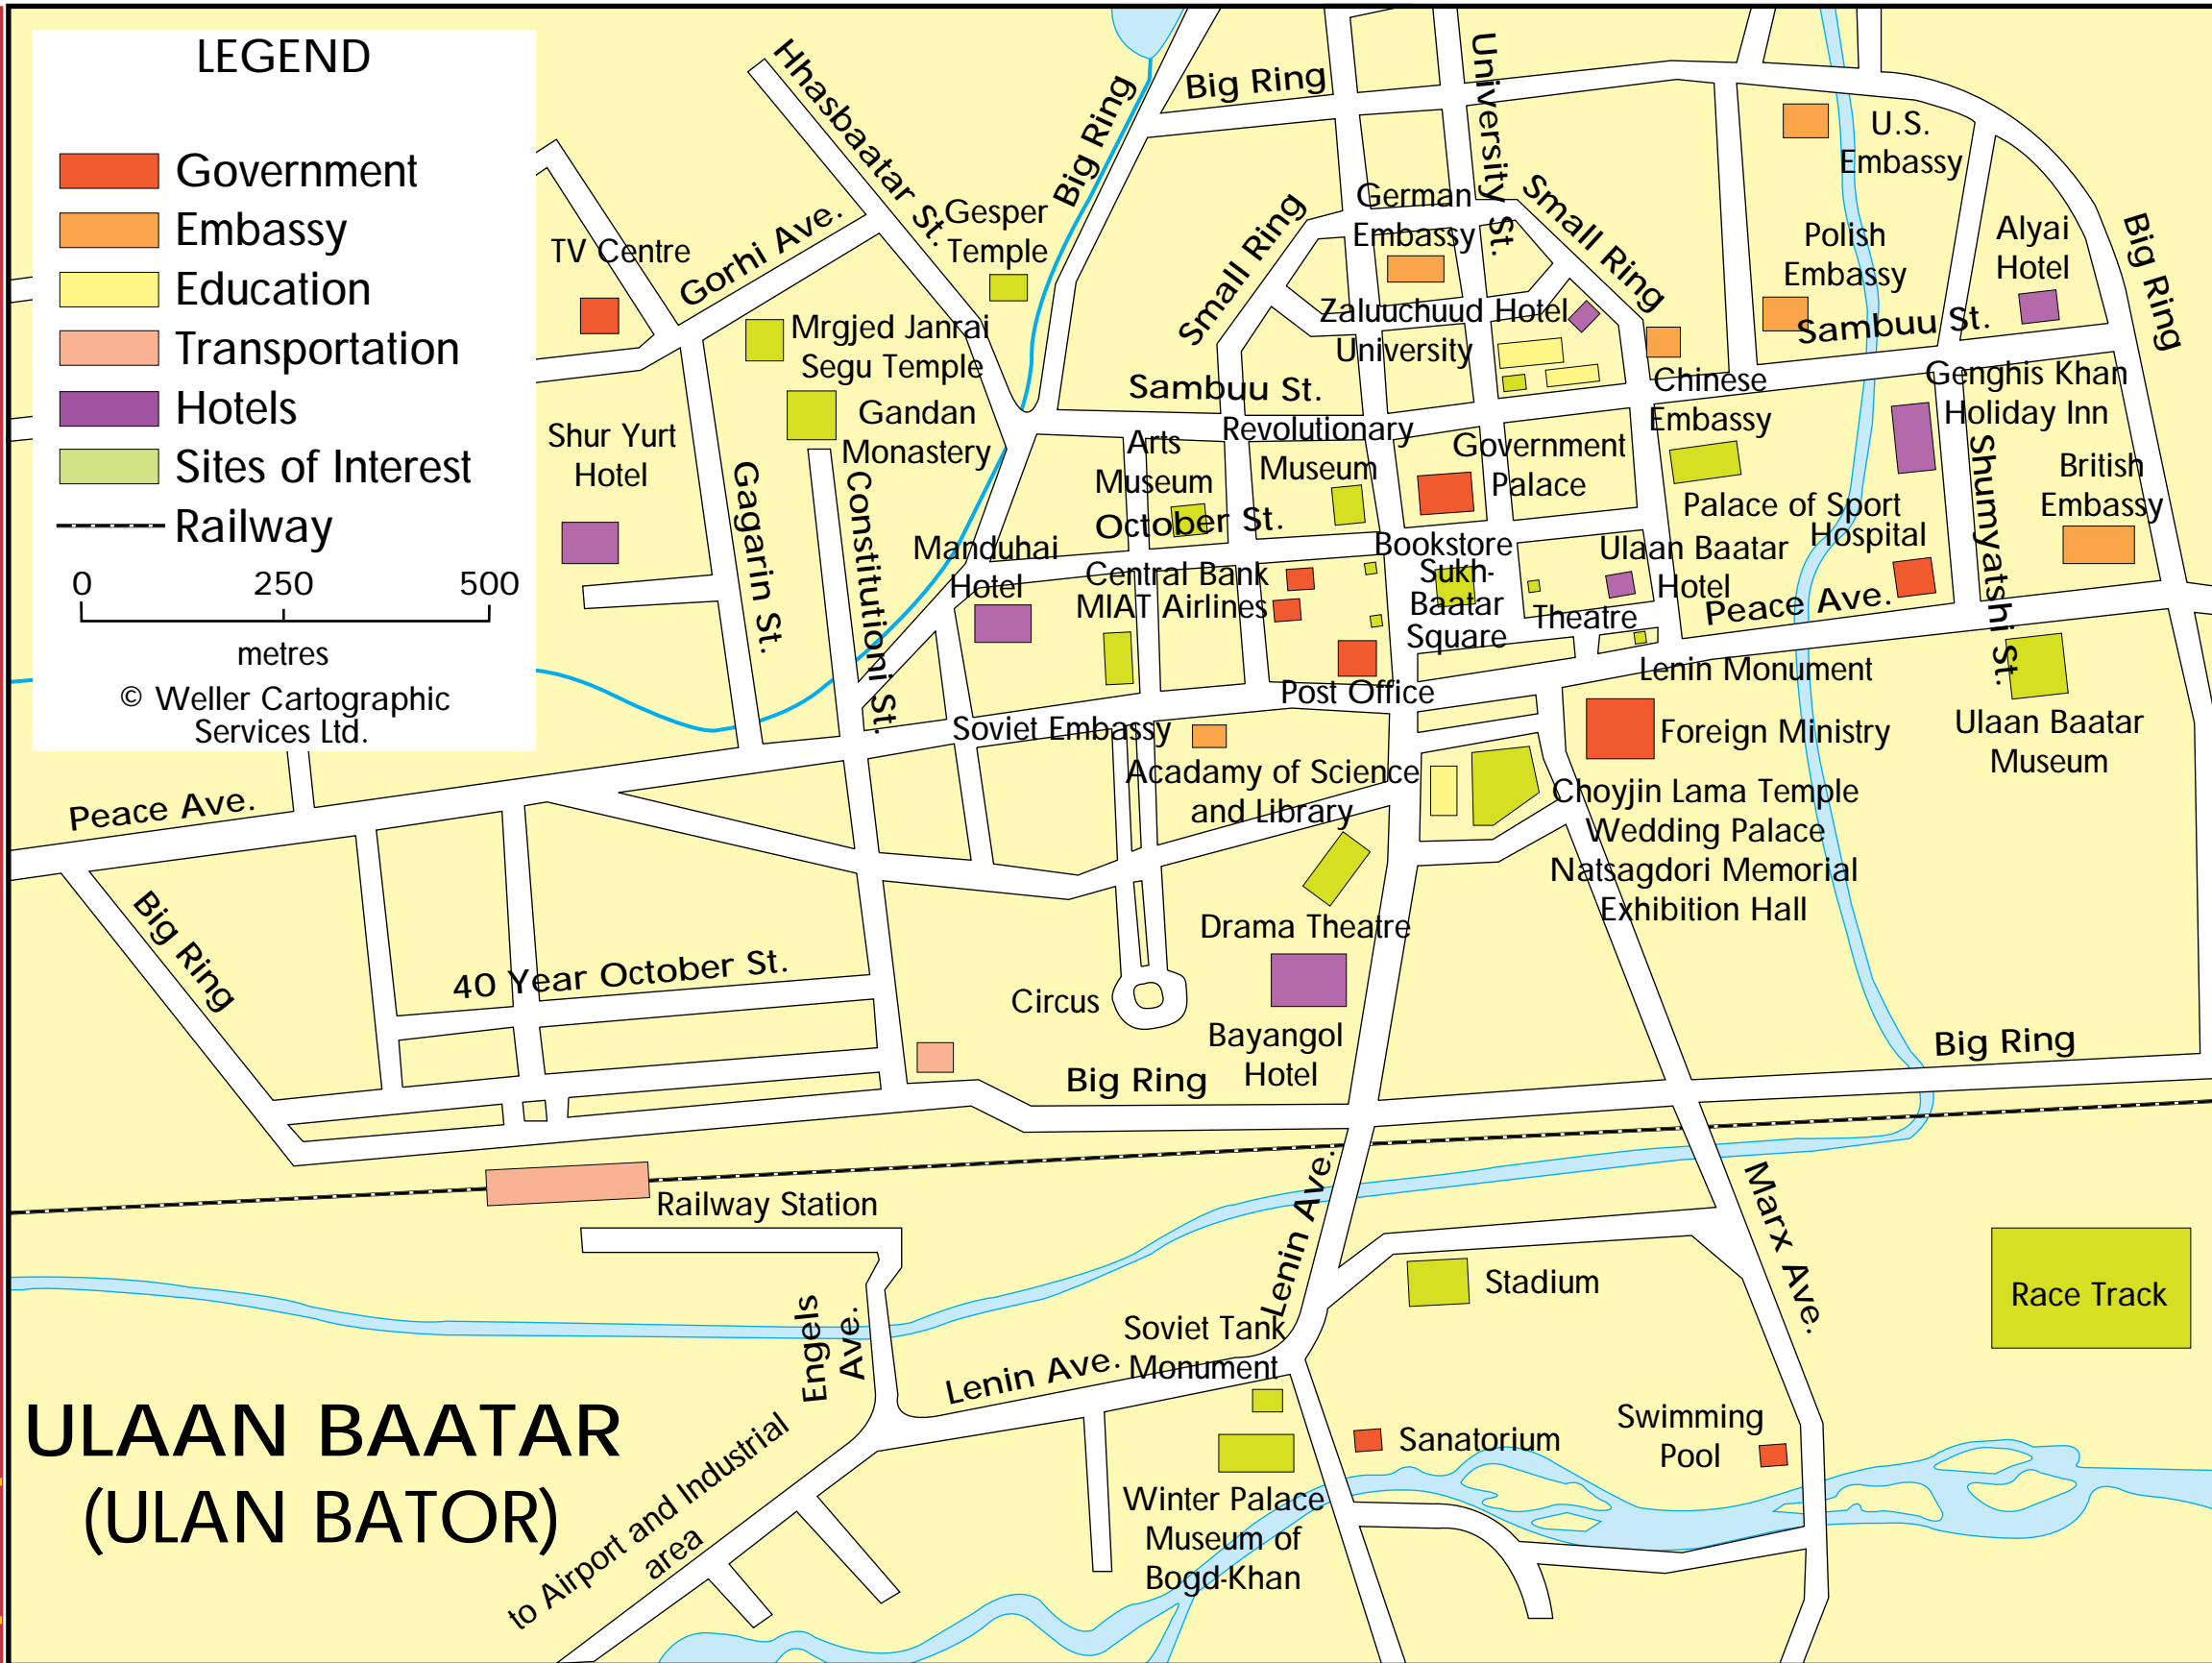

Weller

21101

WELLER CARTOGRAPHIC SERVICES LTD.'S

Ulaan Bataar